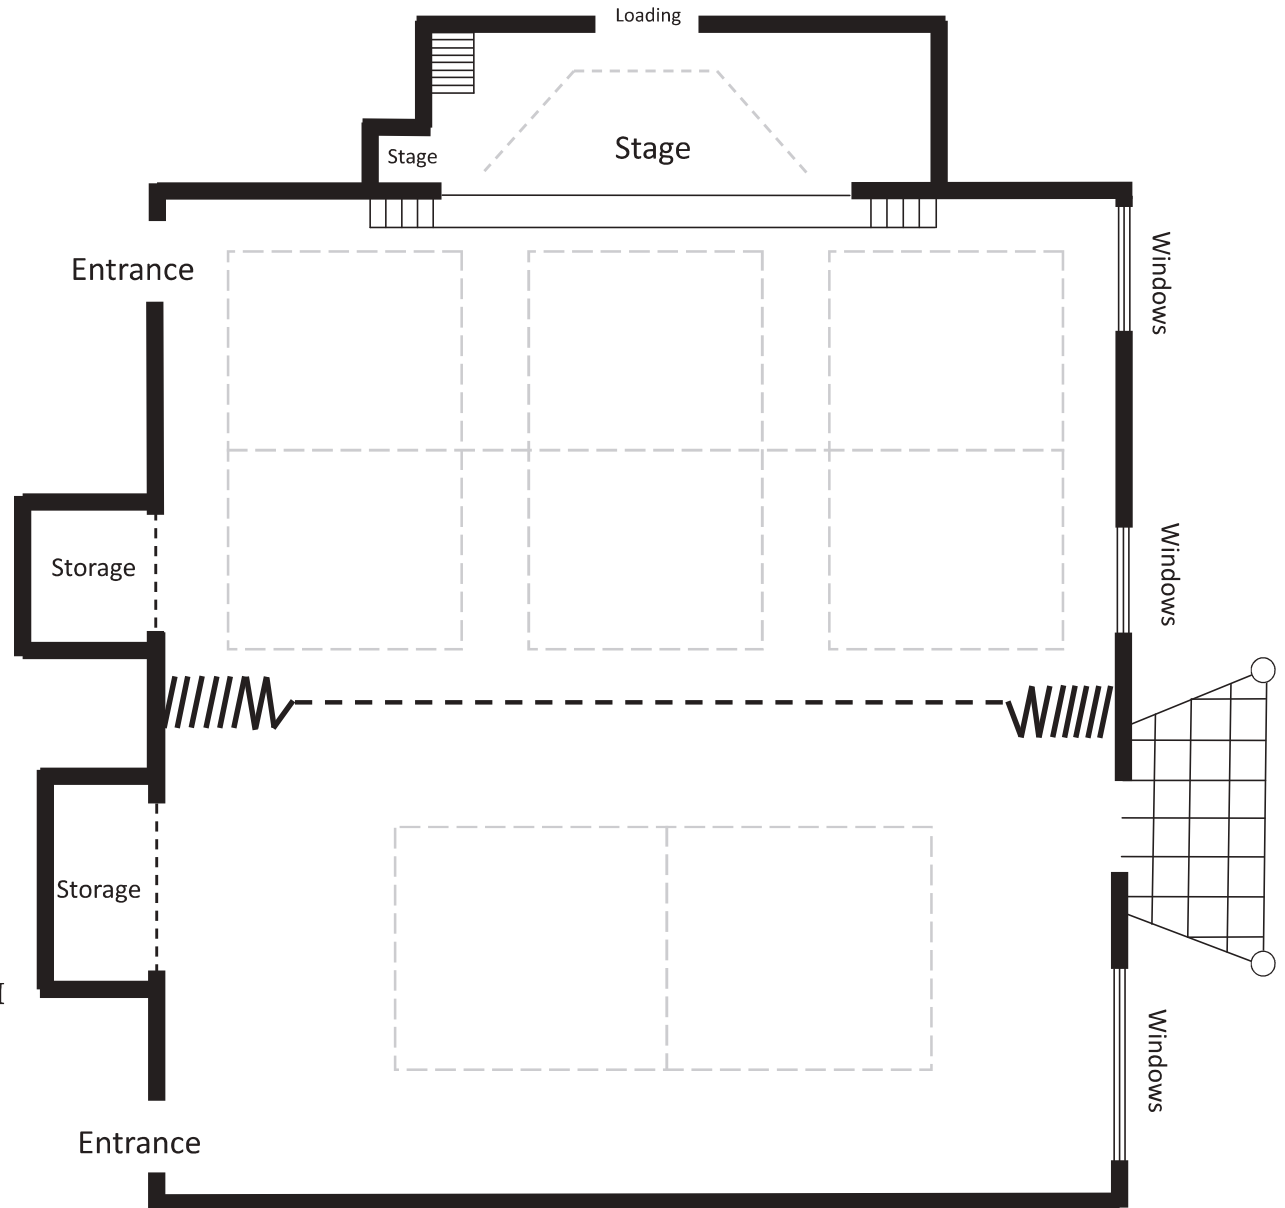

Pioneer Hall

Setup Style	Number of People
Theatre	650
Classroom	350
Banquet	400
Reception	700

Dimensions	94 x 80 x 22
Sq. Feet	7,800

TOWN OF QUALICUM BEACH

Civic Centre

747 Jones St
Qualicum Beach, BC
V9K 1A7